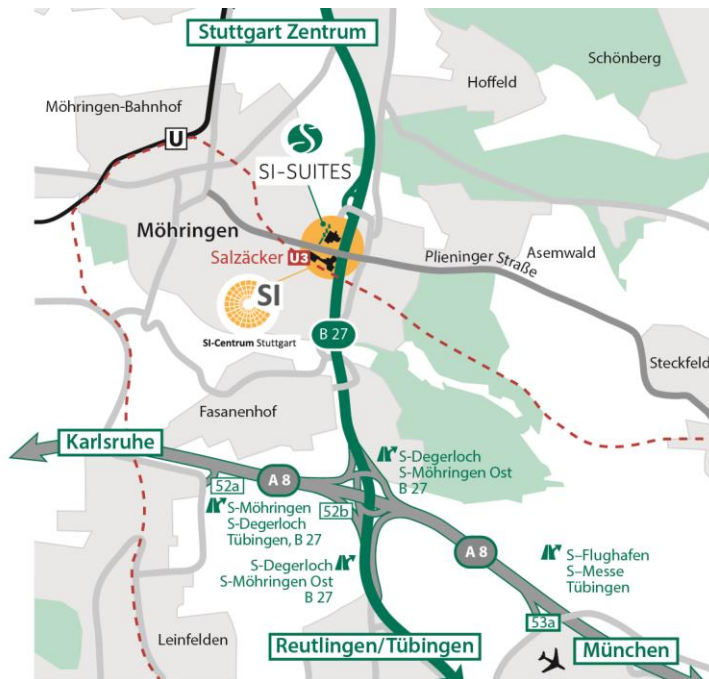

## Welcome to the SI-SUITES!

In a few minutes you can reach the freeway **A8** or the **motorway junction Stuttgart**.  
The international **airport Stuttgart** and the **Neue Messe Stuttgart (new exhibition centre)** is just **5 km** away. You can reach them easily by underground as well as the city centre of **Stuttgart**.

#### coming from Karlsruhe or München on A8:

use exit S-Degerloch – change to road B27 (follow the signs S-Degerloch / S-Möhringen-Ost) – use exit „SI-Centrum“ – follow left lanes

#### coming from Tübingen / Reutlingen / highway A 8 on B27:

use exit „SI-Centrum“ (follow left lanes) – at the first traffic light turn left in direction of parking „P2“ – at the second traffic light (use the right lane) turn left - now use the right lane and take direction „SI-SUITES / P3“

**Or use the GPS data of the hotel - Latitude: 48°43'28.54"N, Longitude: 009°09'47.06"E (or 48.724595, 9.162989).**

**By underground:**

U5 or U6 to *Möhringen* – change train and take U3 direction *Plieningen* – get off at station *Salzäcker* (SI-Centrum Stuttgart)